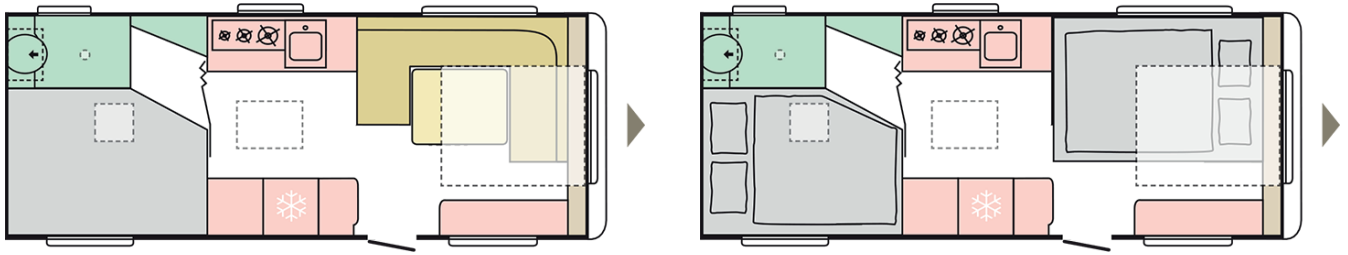

ALPINA | **583LP**

ALPINA | 583LP

Total length including drawbar (mm)

7856

Total width (mm)

2460

Total height (mm)

2600

Nr. of berths

4

Maximum technically permissible laden mass (MTPLM, kg)

2000

DIMENSIONS AND WEIGHTS

Internal height (mm)	1950
Total height (mm)	2600
Total length including drawbar (mm)	7856
Body length (mm)	6510
Internal length (mm)	5792
Total width (mm)	2460
Internal width (mm)	2310
Awning perimeter dimensions (body/chassis, cm)	1043/598
Flat roof length	4510
Ex-works weight (kg)	1600
Mass in running order (MRO, kg)	1620
Max additional options mass (kg)	314
Maximum technically permissible laden mass (MTPLM, kg)	2000
Floor, wall and roof total thickness (mm)	47/33/32,8
Maximum loading weight (kg)	380
Floor, wall and roof insulation thickness (mm)	38/29/29

BODY

I-shape exterior design	X
Front and rear wall lining in thermoformed ABS	X
Entrance door 1-part with window	X
Flyscreen whole door	X
Blackout roller blinds with flyscreen on all windows	X
Opening windows all	X
Adria windows darker	X
Side wall of polyester	X
Roof light Midi Heki 700 x 500 mm	X
Roof light Mini Heki double glazed, 80cm ² ventilation	X
Integrated aluminium tent profiles	X
Panoramic window for caravans	X
Bodywork of polyester	X
Third break light	X
Side wall skirtings in aluminium	X
Double glazed front windscreen	X
Floor insulation Styrofoam	X
Luggage door on right side (light dimensions, cm)	97 x 49
Gas bottle locker	X
Movable entrance step	X
Luggage door on left side (light dimensions, cm)	27 x 33
Full LED MFL rear light Adria design	X

INTERIOR EQUIPMENT

Number of berths	4
Liftable headrest on parents bed	X
Bed with slatted frame and spring mattress	X
Furniture decor	Rovere Moro
Sleeping area, front berths (cm)	217x150
Textile standard	MT02O4 URBAN GREYS
Textile optional	MT02O3 CHESTNUTS GROW
Textile optional	MT02O2 BLUE CRYSTALS
Textile optional	MT02O0 LEATHER CHARLES
Cushions Warm Brownies	O
Cushions Grey planet	O
Cushion Summer vibes	O