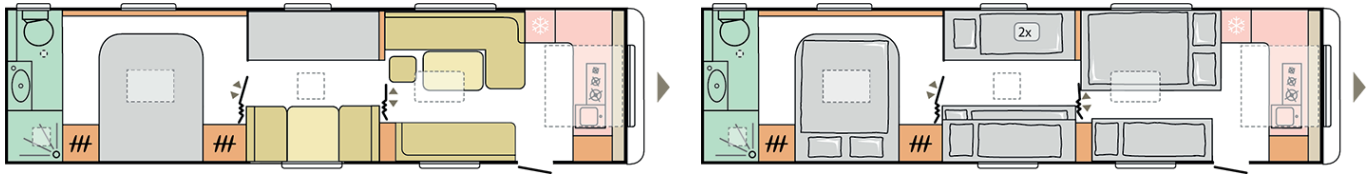

## ALPINA | 903HT

Total length including drawbar (mm)

**10967**

Total width (mm)

**2460**

Total height (mm)

**2600**

Nr. of berths

## INTERIOR EQUIPMENT

Number of berths	9 / 7 ( Comfort )
Liftable headrest on parents bed	X
Sleeping area, bunk bed (l x w, cm)	2x190x72 ( not Comfort )
Bed with slatted frame and spring mattress	X
Furniture decor	Rovere Moro
Foldable bunk bunk bed above parents bed	190x65
Sleeping area, front berths (cm)	200x117, 180x65
Textile standard	MT02O4 URBAN GREYS
Textile optional	MT02O3 CHESTNUTS GROW
Textile optional	MT02O2 BLUE CRYSTALS
Textile optional	MT02O0 LEATHER CHARLES
Cushions Warm Brownies	O
Cushions Grey planet	O