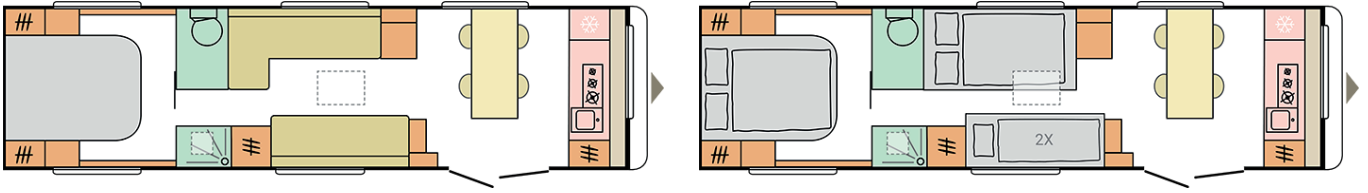

ASTELLA | 904HP

Total length including drawbar (mm)

10922

Total width (mm)

2525

Total height (mm)

2600

Nr. of berths

6

Mass in running order (MRO, kg)

3000